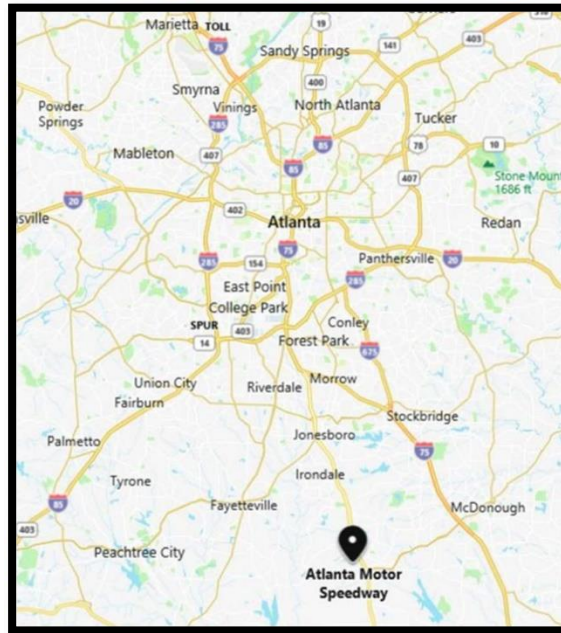

# ATLANTA

## Atlanta Motor Speedway

For GPS please use the crossroads of  
Tara PI and Bear Creek Blvd.  
Hampton, GA 30228

## DIRECTIONS

Atlanta Motor Speedway is located approximately 30 miles south of Atlanta on U.S. Highway 19 & 41 in Hampton in Henry County. Use exit 218 off I-75 for GA 20. Take GA 20 west for 10 miles and follow signs to Atlanta Motor Speedway.

**Upon arriving to the venue, the directional signs below will direct you to event parking and registration.**