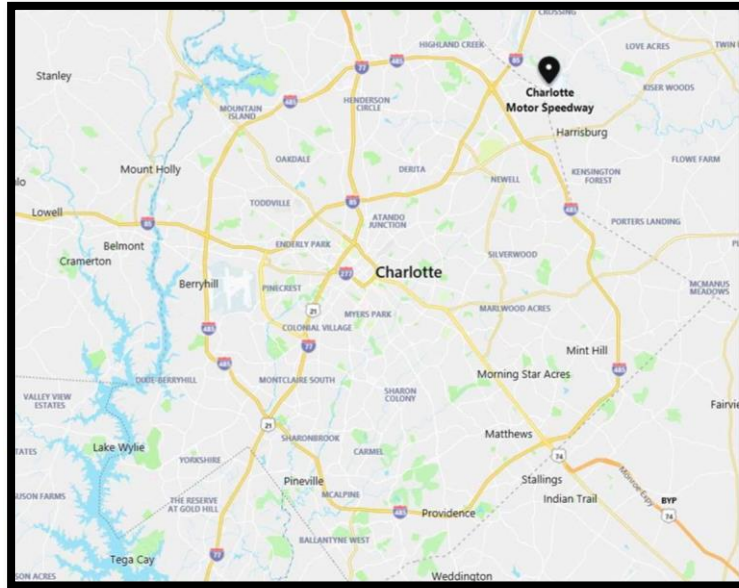

CHARLOTTE

Charlotte Motor Speedway

5555 Concord Pkwy S.
Concord, NC 28027

DIRECTIONS

From the South

Take Exit 49 off I-85 (Bruton Smith Boulevard). At top of ramp, turn right onto Bruton Smith Boulevard and travel approximately 1 mile. Charlotte Motor Speedway is located at the intersection of US 29 and Bruton Smith Blvd.

From the North

Take Exit 49 off I-85 (Bruton Smith Boulevard). At top of ramp, turn left onto Bruton Smith Boulevard and travel approximately 1 mile. Charlotte Motor Speedway is located at the intersection of US 29 and Bruton Smith Blvd.

Upon arriving to the venue, the directional signs below will direct you to event parking and registration.