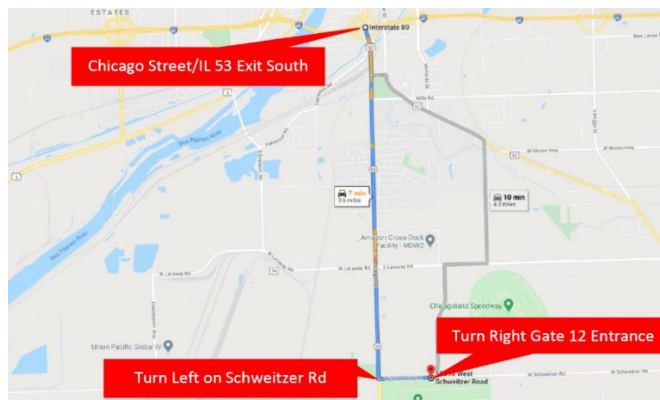

CHICAGO

Chicagoland Speedway/Route 66 Raceway

500 Speedway Blvd.
Joliet, IL 60433

DIRECTIONS

Chicagoland Speedway is located to the southwest of Chicagoland Speedway/Route66, in Joliet, IL.

The event is on the Route 66 raceway side of the property

- From I-80 in Joliet, take the Chicago Street/IL 53 Exit South
- Travel south on Chicago Street/IL 53 three miles to Schweitzer Rd. (do not use the Laraway Rd. entrance)
- Turn left (east) on Schweitzer Rd. and travel one-half mile to Gate 12 entrance on the right.

Upon arriving to the venue, the directional signs below will direct you to event parking and registration.