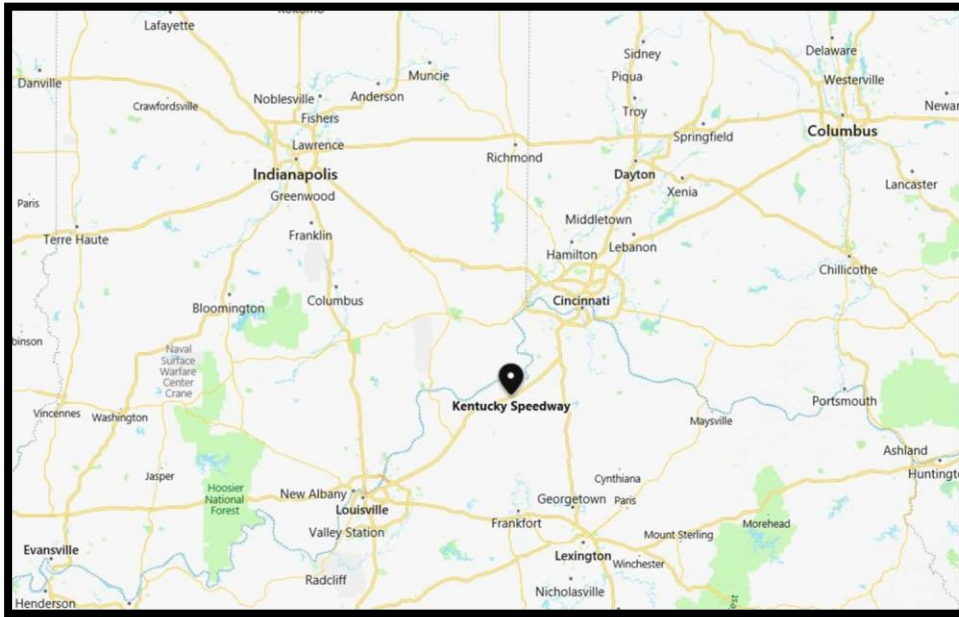

CINCINNATI

Kentucky Speedway

Please DO NOT USE Kentucky Motor Speedway for your GPS

1 Speedway Dr.
Sparta, KY 41086

DIRECTIONS

FROM CINCINNATI, OHIO AND THE NORTH:

Follow Interstate 75/71 South toward Lexington, Ky. and Louisville, Ky. Follow the I-71 split toward Louisville, Ky., at Exit 173. Access our Speedway from either Exit 57 and Kentucky State Highway 35 North or Exit 55 and Kentucky State Route 1039.

FROM LOUISVILLE, KY.:

Follow Interstate 71 North toward Cincinnati. Access our Speedway from either Exit 55 and Kentucky State Route 1039 or Exit 57 and Kentucky State Highway 35 North.

FROM LEXINGTON, KY.:

Follow Interstate 64 West to Exit 75 and access Interstate 75 North toward Georgetown / Cincinnati. Follow Interstate 71 South toward Louisville at Exit 173. Access our speedway from either Exit 57 and Kentucky State Highway 35 North or Exit 55 and Kentucky State Route 1039.

OR

Follow Interstate 64 West to Exit 58 toward Frankfort. Merge on to Versailles Rd. (US 60). Versailles Road become US 421 and Wilkinson Blvd. Follow US 60/US 421/ Wilkinson Blvd., to US 127 North / Owenton Road. Take a slight left on Kentucky State Highway 35 North.