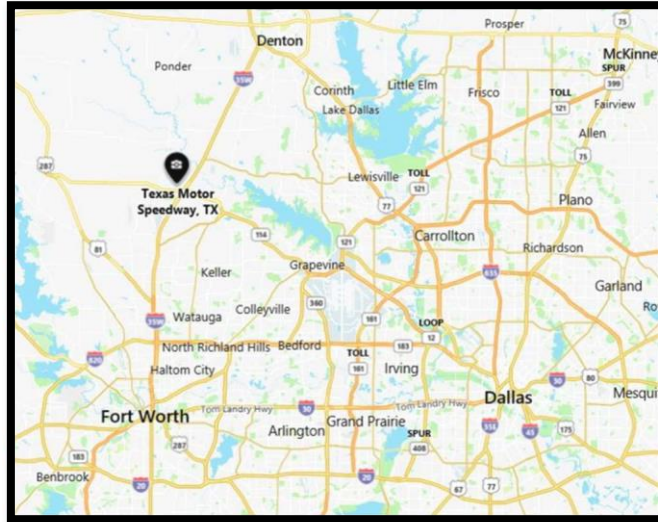

DALLAS

Texas Motor Speedway

SH-114 E &
S Allison Ave

Fort Worth, TX 76177

DIRECTIONS

Texas Motor Speedway is located off I-35W and located between Fort Worth and Denton.

Please type this into your GPS: SH-114 E & S. Allison Ave, Fort Worth, TX 76177.

Upon arriving to the venue, the directional signs below will direct you to event parking and registration.