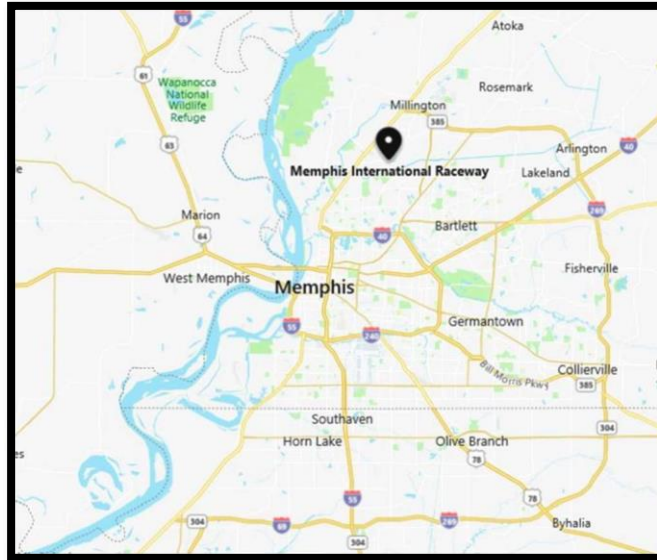

MEMPHIS

Memphis International Raceway

5500 Victory Lane
Millington, TN 38053

DIRECTIONS

From the West:

I-40 E toward Nashville. (go 7.77 miles) - Take the Warford St. North exit, EXIT 6, toward Memphis. (go 0.37 miles) - Turn left onto Warford St. (go 1.15 miles) - Warford St becomes Allen Rd. (go 0.16 miles) - Allen Rd. becomes New Allen Rd. (go 4.22 miles) - Turn left onto Raleigh Millington Rd/Raleigh-Millington Rd. (go 0.97 miles) - Take the 1st left onto Fite Rd. – MIR will be .8 miles on the right.

From the East:

I-40 W toward Memphis/Louisville. (go 182.91 miles) - Merge onto TN-385 W via EXIT 24 toward Millington. (go 14.6 miles) – Take Raleigh-Millington Exit – Make left off Exit onto Raleigh-Millington (go 5.34 miles) – Turn right onto Fite Rd. (go .8 miles) MIR will be on the right.

Please type this address into your GPS: 5500 Victory Lane, Millington, TN 38053.

Upon arriving to the venue, the directional signs below will direct you to event parking and registration.