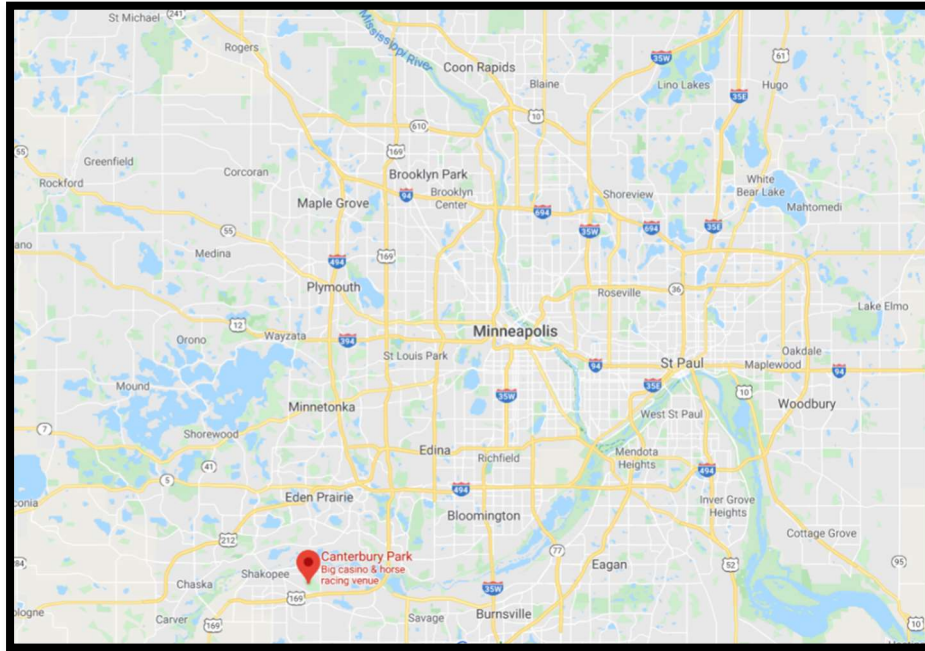

# MINNEAPOLIS

## Canterbury Park

1100 Canterbury Rd.  
Shakopee, MN 55379

## DIRECTIONS

Located in Shakopee, Minnesota, just 25 minutes southwest from downtown Minneapolis & St. Paul.

Please put the intersection of 12th Ave E & Canterbury Rd into your GPS.

Enter Canterbury Park (on 12th Ave E) and follow BFT directional signs.

**Upon arriving to the venue, the directional signs below will direct you to event parking and registration.**