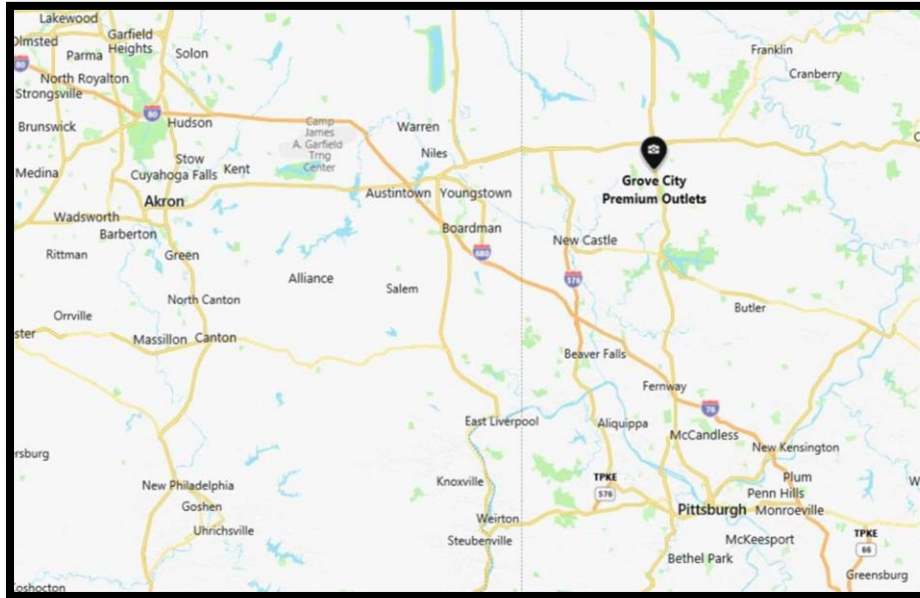

PITTSBURGH

Grove City Premium Outlets

1911 Leesburg Grove City Rd.
Grove City, PA 16127

DIRECTIONS

Grove City Premium Outlets is located about an hour north of Pittsburgh. Take the exit PA-208 / PA-258 / Leesburg Grove City Rd off I-79.

Type the address: 1911 Leesburg Grove City Rd., Grove City, PA 16127 into your GPS.

Upon arriving to the venue, the directional signs below will direct you to event parking and registration.