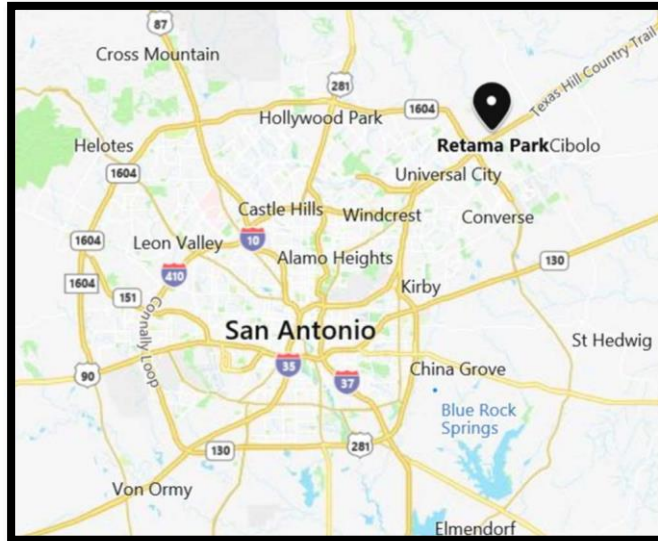

# SAN ANTONIO

## Retama Park

1 Retama Parkway  
Selma, Texas 78154

#### **Directions from Austin, Texas:**

Follow I-35 South to exit 173 in Selma.

Merge onto I-35 Frontage Road and turn right on to Retama Parkway.

#### **Directions from San Antonio, Texas:**

Get on 1-37 N. Take exit 142A for I-35 North toward Austin.

Merge onto 1-35 North and take exit 174A.

Merge onto 1-35 Frontage Road and turn onto Retama Parkway.