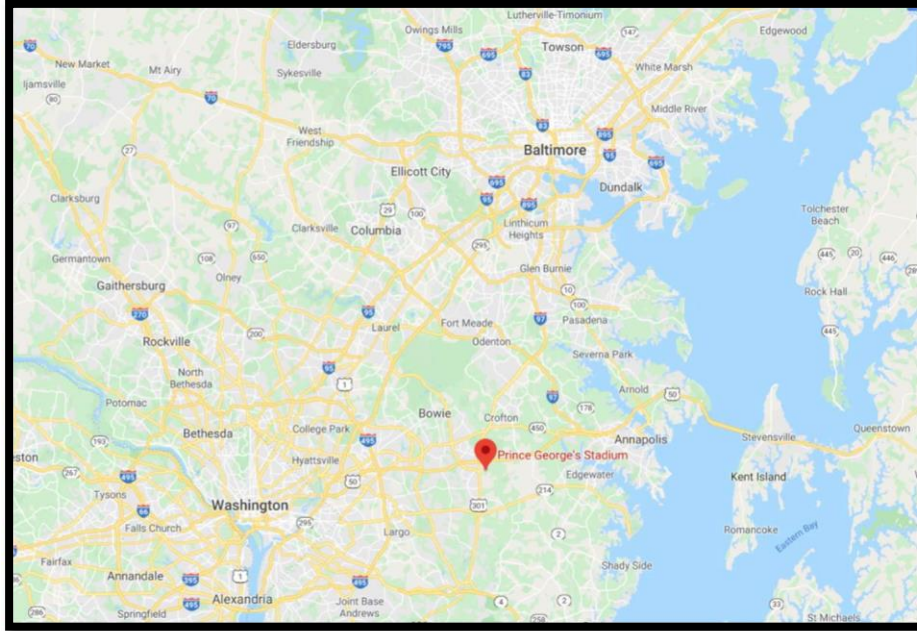

WASHINGTON D.C.

Prince George's Stadium / Bowie Baysox

4101 Crain Hwy.
Bowie, MD 20716

DIRECTIONS

Prince George's Stadium is located in Bowie, MD.

Please type 4101 Crain Hwy., Bowie, MD 20716 into your GPS.

Upon arriving to the venue, the directional signs below will direct you to event parking and registration.